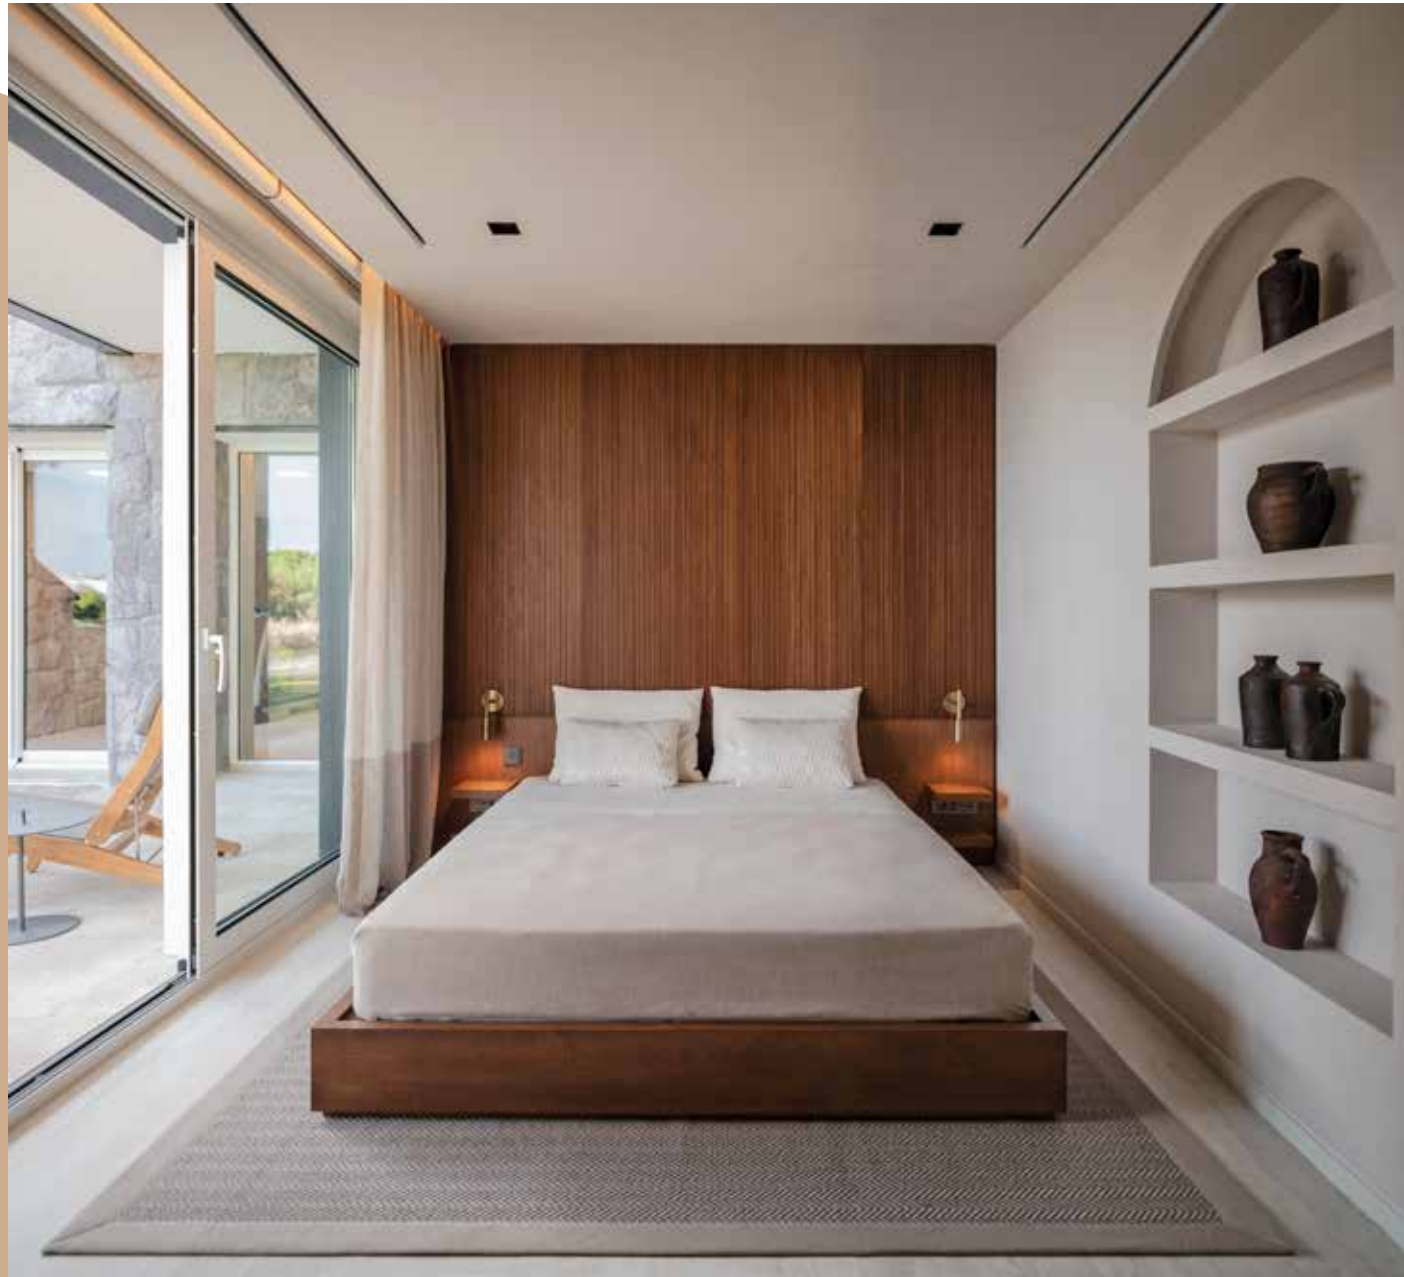

KREASISTEM
FURNITURE AND FITTINGS